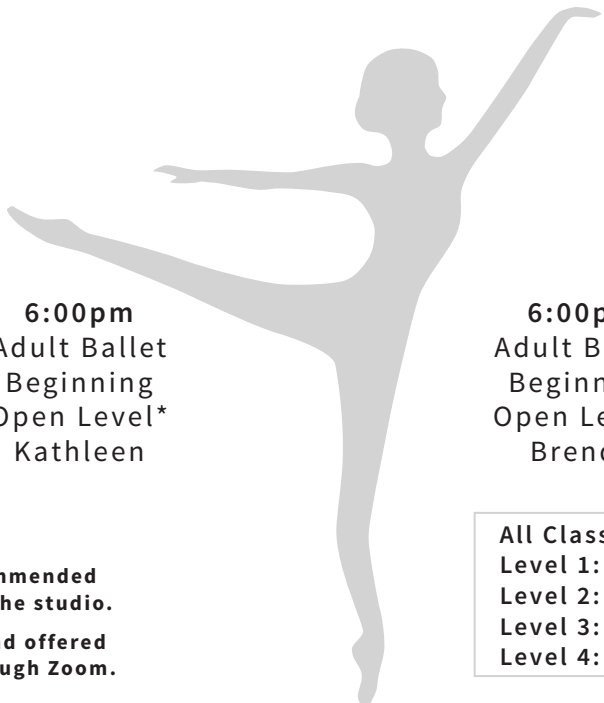

ANNA CHESELKA DANCE CENTER

12445 Moorpark St. Studio City, CA 91604 | PH: (818) 769-0566

Sunday	Monday	Tuesday	Wednesday	Thursday	Friday	Saturday
<p>10:00am Adult Ballet Level 3* Optional Pointe After Liza</p>	<p>10:00am Adult Ballet Level 3* Brenda</p>	<p>10:00am Adult Ballet Level 3* Janet</p>	<p>10:00am Adult Ballet Level 3* Liza</p>	<p>10:00am Adult Ballet Level 3* Liza</p>	<p>10:00am Adult Ballet Level 4 In-Studio Only Jo</p>	<p>9:00am Adult Ballet Basic Level 1* Barre & Port De Bras</p>
	<p>6:00pm Adult Ballet Beginning Open Level* Kathleen</p>		<p>6:00pm Adult Ballet Beginning Open Level* Brenda</p>			<p>10:45am Adult Ballet Level 3* Janet</p>
			<p>All Classes are Open for Teens and Adults Level 1: Beginning Level 2: Adv. Beginning Level 3: Intermediate Level 4: Adv. Intermediate</p>			<p>Rates Single: \$20 4 Classes: \$76 8 Classes: \$136 12 Classes: \$195 UNION RATE Single: \$16 4 Classes: \$60 Payment: You can Venmo @Anna-Bentley-7 or mail your check to: 12445 Moorpark St. Studio City, CA 91604</p>

Masks are strongly recommended but not required inside the studio.

*This is a hybrid class and offered both in-studio and through Zoom.

Dance with Us!
Classes for Beginners to Advanced

April 1, 2022

Follow & Tag Us
@AnnaCheselkaDanceCenter