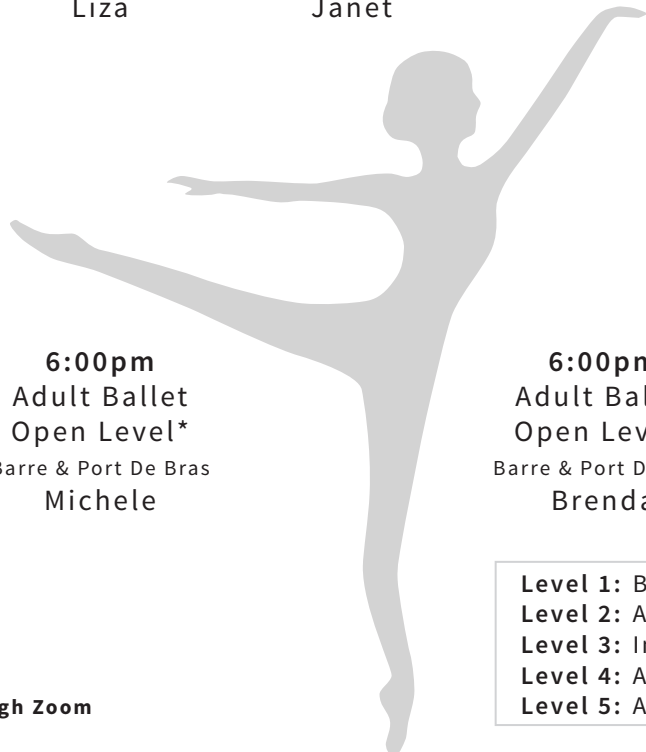

ANNA CHESELKA DANCE CENTER

12445 Moorpark St. Studio City, CA 91604 | PH: (818) 769-0566

Sunday	Monday	Tuesday	Wednesday	Thursday	Friday	Saturday
<p>10:00am Adult Ballet Level 3* Optional Pointe After Liza</p>	<p>9:30am Adult Ballet Level 4* Liza</p>	<p>10:00am Adult Ballet Level 3* Janet</p>		<p>9:30am Adult Ballet Level 3* Liza</p>	<p>9:30am Adult Ballet Level 4 Jo</p>	<p>8:30am Adult Ballet Level 1 Barre & Port De Bras Anna</p> <p>10:45am Adult Ballet Level 3* Janet</p>
	<p>6:00pm Adult Ballet Open Level* Barre & Port De Bras Michele</p>			<p>6:00pm Adult Ballet Open Level* Barre & Port De Bras Brenda</p>		
						<p>Rates</p> <p>Single: \$20 4 Classes: \$68 8 Classes: \$126 12 Classes: \$174</p> <p>UNION RATE Single: \$15 4 Classes: \$58</p> <p>Payment: Check or cash. In advance or at the studio. Please use up sets within 6 weeks. Non-refundable.</p>

Level 1: Beginning
Level 2: Adv. Beginning
Level 3: Intermediate
Level 4: Adv. Intermediate
Level 5: Advanced

*Classes Offered through Zoom

Aug 13, 2020

Dance with Us!
Classes for Beginners to Advanced

Follow & Tag Us
@AnnaCheselkaDanceCenter